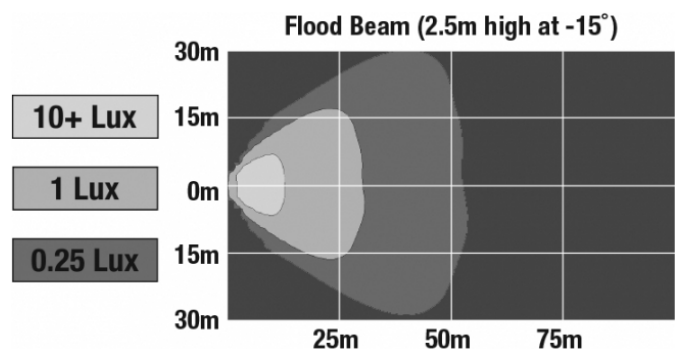

## PRODUCT INFORMATION

<b>Description</b>	12-24V LED Work Light with Flood Beam Pattern & Pedestal Mount
<b>Height</b>	152.40 mm / 6 in
<b>Width</b>	170.18 mm / 6.7 in
<b>Depth</b>	68.58 mm / 2.7 in
<b>Shape</b>	Oval
<b>Outer Lens Material</b>	Polycarbonate
<b>Outer Lens Color</b>	Clear
<b>Housing Material</b>	Polycarbonate
<b>Housing Color</b>	Black
<b>Mounting Hardware Description</b>	(x1) 3/8-16 x 1.5" Stainless Steel Hex Head Bolt
<b>Minimum Operating Temperature</b>	-40 °C / -40 °F
<b>Maximum Operating Temperature</b>	65 °C / 149 °F
<b>Connector or Wiring</b>	Deutsch DT04-2P
<b>Mating Connector</b>	Deutsch DT06-2S
<b>Product Weight</b>	0.80 lbs / 0.36 kgs
<b>Shipping Weight</b>	2.80 lbs / 1.27 kgs

## PHOTOMETRIC SPECIFICATIONS

<b>Raw Lumen Output</b>	3715
<b>Effective Lumen Output</b>	2142
<b>Nominal LED Color Temperature</b>	5700 K
<b>Beam Pattern(s)</b>	Forward Lighting - Flood (Standard)

Print date: 2024-08-11